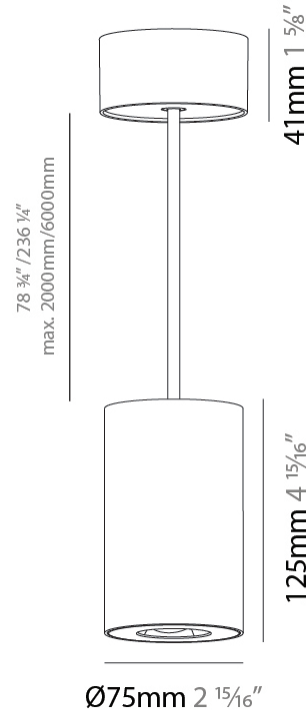

GENERAL

Series: Oiko Pro
Subseries: Oiko Pro Round
Brand: Prolicht
Division: Architectural
Mounting Type: Suspension
Mounting Location: Ceiling
Subcategory: Pendant

PHYSICAL

Shape: Cylinder
Diameter (mm): 75
Diameter (in): 2 ¹⁵/₁₆
Height (mm): 125
Height (in): 4 ¹⁵/₁₆
Light Distribution: Direct
Weight (kg): 0.769
Fixture Finish: SSR / BKV / CWI / CRY / HAB / UFT / ITA / RUA / FTG / MYG / LOD / PUS / FRO / FUP / KIA / POP / BLS / SPG / MEY / GOH / GUM / CHC / COM / ABZ / JAG / OBR / MOS / ROR
Fixture Material: Metal
Cable Details: 2,000mm / 6,000mm Cable - Options : Transparent, Black, White, Red, Orange

ELECTRICAL

Lamp Type: LED (Zhaga Standard)
Input Wattage (W): 12.9
Dimming: Tri-Mode (Non-Dimming and Phase Dimming (120Vac only) and 0-10V Dimming)
Driver Included: No
Driver Location: Remote
Driver Type: Constant Current - Universal
Driver Class: Class 2
Input Voltage (V): 120 - 277
Constant Current (MA): 350

LED

Color Temperature (°K): 2700 / 3000 / 3500 / 4000
Max. Delivered Lumen (lm): 1377 / 1372 / 1438 / 1451
Nominal Lumen (lm): 1473 / 1468 / 1538 / 1552
CRI: >90 CRI
Lamp Life (hrs): 50000

OPTICAL

Reflector°: 60
Adjustability: Fixed

RATINGS AND CERTIFICATIONS

Certified By: Certified for North American Standards
IP rating: IP20