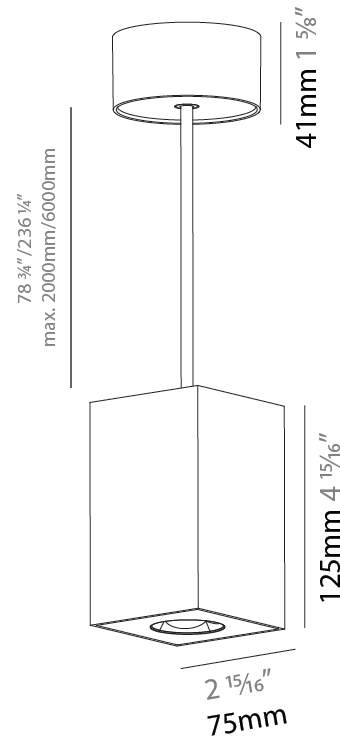

GENERAL

Series: Oiko Pro
Subseries: Oiko Pro Round
Brand: Prolicht
Division: Architectural
Mounting Type: Suspension
Mounting Location: Ceiling
Subcategory: Pendant

PHYSICAL

Shape: Square
Length (mm): 75
Length (in): 2 ¹⁵/₁₆
Width (mm): 75
Width (in): 2 ¹⁵/₁₆
Height (mm): 125
Height (in): 4 ¹⁵/₁₆
Light Distribution: Direct
Weight (kg): 0.769
Fixture Finish: SSR / BKV / CWI / CRY / HAB / UFT / ITA / RUA / FTG / MYG / LOD / PUS / FRO / FUP / KIA / POP / BLS / SPG / MEY / GOH / GUM / CHC / COM / ABZ / JAG / OBR / MOS / ROR
Fixture Material: Metal
Cable Details: 2,000mm / 6,000mm Cable - Options : Transparent, Black, White, Red, Orange

ELECTRICAL

Lamp Type: LED (Zhaga Standard)
Input Wattage (W): 12.9
Dimming: Tri-Mode (Non-Dimming and Phase Dimming (120Vac only) and 0-10V Dimming)
Driver Included: No
Driver Location: Remote
Driver Type: Constant Current - Universal
Driver Class: Class 2
Input Voltage (V): 120 - 277
Constant Current (MA): 350

LED

Color Temperature (°K): 2700 / 3000 / 3500 / 4000
Max. Delivered Lumen (lm): 1377 / 1372 / 1438 / 1451
Nominal Lumen (lm): 1473 / 1468 / 1538 / 1552
CRI: >90 CRI
Lamp Life (hrs): 50000

OPTICAL

Reflector°: 60
Adjustability: Fixed

RATINGS AND CERTIFICATIONS

Certified By: Certified for North American Standards
IP rating: IP20